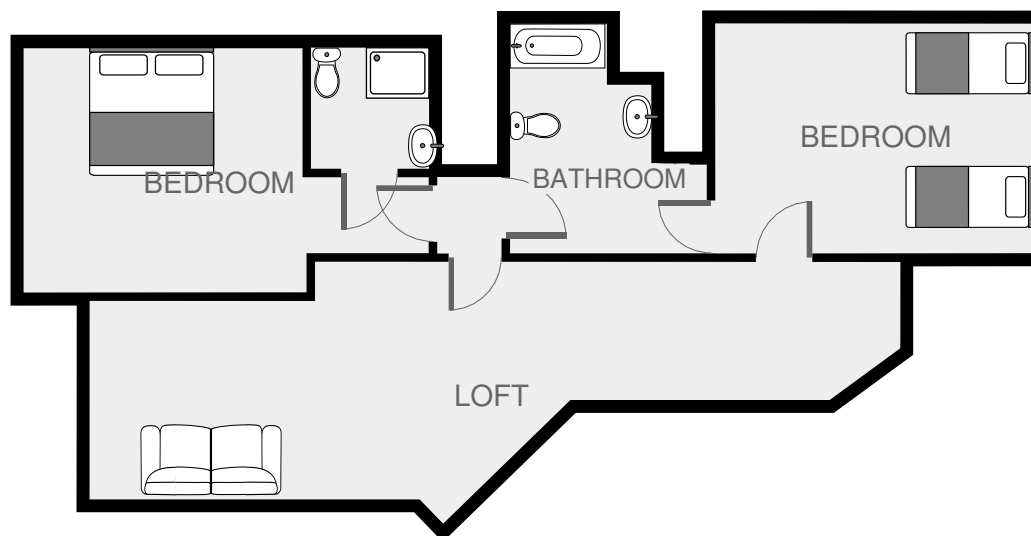

Ground Floor

1st Floor

THIS FLOORPLAN IS PROVIDED WITHOUT WARRANTY OF ANY KIND. SENSOPIA DISCLAIMS ANY WARRANTY INCLUDING, WITHOUT LIMITATION, SATISFACTORY QUALITY OR ACCURACY OF DIMENSIONS.

Woodridge Chalet 18

18 Mountain Drive, Thredbo , Nsw, Australia 2625

Visit Snowy Mountains
res@visitsnowymountains.com.au
02 6457 7132

168 m²
2 Floors
14 Rooms
3 Bedrooms
3 Bathrooms