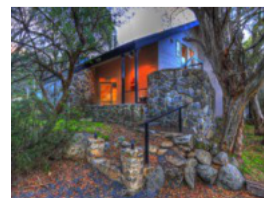

Ground Floor

1st Floor

Riley's Run

Thredbo, Nsw, Australia 2625

Visit Snowy Mountains

res@visitsnowymountains.com.au

02 6457 7132

162 m²