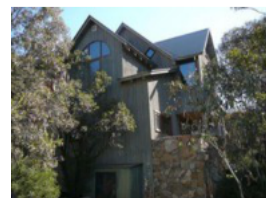

## Indi Chalet

Thredbo Village, NSW, Australia 2625

Visit Snowy Mountains

[res@visitsnowymountains.com.au](mailto:res@visitsnowymountains.com.au)

02 6457 7132

110 m<sup>2</sup>

2 Floors

6 Rooms